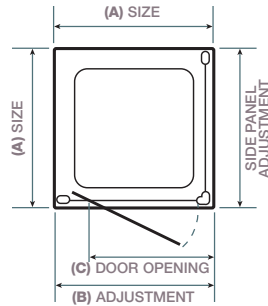

Pivot door & side panel