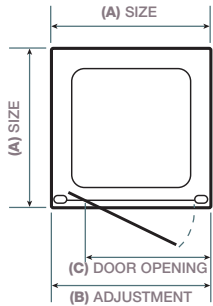

Technical specifications

Pivot door recess