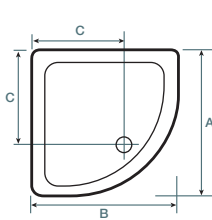

Technical specifications

Square

Rectangle

Quadrant

Off-set Quadrant

D-shape Quadrant

Aqualux Code	Colour	Tread	Tray size	Height	A	B	C	D	Max Height with Skirt	Radius	ex VAT	inc VAT
Square												
FTR0235AQU	White	Smooth	760mm x 760mm	60mm	760mm	760mm	200mm	n/a	180mm	n/a	£101.28	£119.00
FTR0119AQU	White	Smooth	800mm x 800mm	60mm	800mm	800mm	200mm	n/a	180mm	n/a	£118.30	£139.00
FTR0120AQU	White	Smooth	900mm x 900mm	60mm	900mm	900mm	200mm	n/a	180mm	n/a	£152.34	£179.00
FTR0121AQU	White	Smooth	1000mm x 1000mm	60mm	1000mm	1000mm	200mm	n/a	180mm	n/a	£254.47	£299.00
Rectangle												
FTR0124AQU	White	Smooth	1200mm x 760mm	60mm	1200mm	760mm	200mm	200mm	180mm	n/a	£177.87	£209.00
FTR0125AQU	White	Smooth	1200mm x 800mm	60mm	1200mm	800mm	200mm	200mm	180mm	n/a	£203.40	£239.00
FTR0126AQU	White	Smooth	1200mm x 900mm	60mm	1200mm	900mm	200mm	200mm	180mm	n/a	£220.43	£259.00
Quadrant												
FTR0107AQU	White	Smooth	800mm x 800mm	60mm	800mm	800mm	498mm	n/a	180mm	550mm	£135.32	£159.00
FTR0108AQU	White	Smooth	900mm x 900mm	60mm	900mm	900mm	598mm	n/a	180mm	550mm	£143.83	£169.00
FTR0128AQU	White	Smooth	1000mm x 1000mm	60mm	1000mm	1000mm	698mm	n/a	180mm	550mm	£160.85	£189.00
Off-set Quadrant Left Hand												
FTR0109AQU	White	Smooth	1200mm x 800mm	60mm	800mm	1200mm	498mm	898mm	180mm	550mm	£237.45	£279.00
FTR0111AQU	White	Smooth	1200mm x 900mm	60mm	900mm	1200mm	598mm	898mm	180mm	550mm	£254.47	£299.00
Off-set Quadrant Right Hand												
FTR0110AQU	White	Smooth	1200mm x 800mm	60mm	800mm	1200mm	498mm	898mm	180mm	550mm	£237.45	£279.00
FTR0112AQU	White	Smooth	1200mm x 900mm	60mm	900mm	1200mm	598mm	898mm	180mm	550mm	£254.47	£299.00
D-shape Quadrant												
FTR0127AQU	White	Smooth	1050mm x 925mm	60mm	925mm	1050mm	725mm	525mm	180mm	525mm	£254.47	£299.00