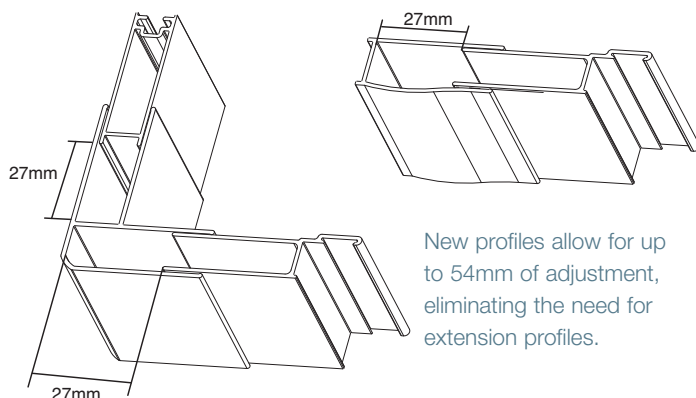

Aqualu*Xtra*^{TM}

The Aqualux *Xtra* range of shower enclosures are suitable for all new build or refurbishment projects. The range is available in a choice of styles, *Aquarius Xtra* and *Elite Xtra* with 5 great extras:

Contents

Elite *Xtra*

Frameless Pivot Door	page 3
Framed Pivot Door	page 4
Bi-fold Door	page 4
Sliding Door	page 5
Corner Entry	page 5
Technical Specifications	page 6

Aquarius *Xtra*

Pivot Door	page 7
Bi-fold Door	page 8
Technical Specifications	page 9

Tuff-Max Easy Plumb

Shower Trays	page 10

Xtra adjustment

54mm adjustment for increased installation flexibility.

Xtra flexibility

Select products have additional size options, providing a more comprehensive range to suit all applications and all products are available in silver and white frame finishes.

Xtra features

Elite Xtra side panels come complete with an integral towel rail and stylish handle on the Frameless Pivot door option. The *Aquarius Xtra* range benefits from increased glass thickness.

Xtra value

The Aqualux *Xtra* range comes at no extra cost to the standard *Aquarius* and *Elite* ranges.

Xtra peace of mind

The *Xtra* collection carries a 10 year guarantee, so you can be assured of quality products.

All toughened glass conforms to EN 12150-1:2000. ISO 9001 2000 registered company. ISO 14001 2004 registered company.

adjustable profile