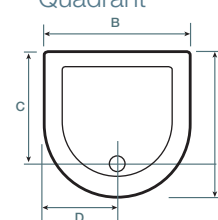

Technical specifications

Square

Rectangle

Quadrant

Off-set Quadrant

D-shape Quadrant

Aqualux Code	Colour	Tread	Tray size	Height	A	B	C	D	Max Height with Skirt	Radius	ex VAT	inc VAT
Square												
FTR0235AQU	White	Smooth	760mm x 760mm	60mm	760mm	760mm	200mm	n/a	180mm	n/a	£101.28	£119.00
FTR0119AQU	White	Smooth	800mm x 800mm	60mm	800mm	800mm	200mm	n/a	180mm	n/a	£118.30	£139.00
FTR0120AQU	White	Smooth	900mm x 900mm	60mm	900mm	900mm	200mm	n/a	180mm	n/a	£152.34	£179.00
FTR0121AQU	White	Smooth	1000mm x 1000mm	60mm	1000mm	1000mm	200mm	n/a	180mm	n/a	£254.47	£299.00
Rectangle												
FTR0124AQU	White	Smooth	1200mm x 760mm	60mm	1200mm	760mm	200mm	200mm	180mm	n/a	£177.87	£209.00
FTR0125AQU	White	Smooth	1200mm x 800mm	60mm	1200mm	800mm	200mm	200mm	180mm	n/a	£203.40	£239.00
FTR0126AQU	White	Smooth	1200mm x 900mm	60mm	1200mm	900mm	200mm	200mm	180mm	n/a	£220.43	£259.00
Quadrant												
FTR0107AQU	White	Smooth	800mm x 800mm	60mm	800mm	800mm	498mm	n/a	180mm	550mm	£135.32	£159.00
FTR0108AQU	White	Smooth	900mm x 900mm	60mm	900mm	900mm	598mm	n/a	180mm	550mm	£143.83	£169.00
FTR0128AQU	White	Smooth	1000mm x 1000mm	60mm	1000mm	1000mm	698mm	n/a	180mm	550mm	£160.85	£189.00
Off-set Quadrant Left Hand												
FTR0109AQU	White	Smooth	1200mm x 800mm	60mm	800mm	1200mm	498mm	898mm	180mm	550mm	£237.45	£279.00
FTR0111AQU	White	Smooth	1200mm x 900mm	60mm	900mm	1200mm	598mm	898mm	180mm	550mm	£254.47	£299.00
Off-set Quadrant Right Hand												
FTR0110AQU	White	Smooth	1200mm x 800mm	60mm	800mm	1200mm	498mm	898mm	180mm	550mm	£237.45	£279.00
FTR0112AQU	White	Smooth	1200mm x 900mm	60mm	900mm	1200mm	598mm	898mm	180mm	550mm	£254.47	£299.00
D-shape Quadrant												
FTR0127AQU	White	Smooth	1050mm x 925mm	60mm	925mm	1050mm	725mm	525mm	180mm	525mm	£254.47	£299.00