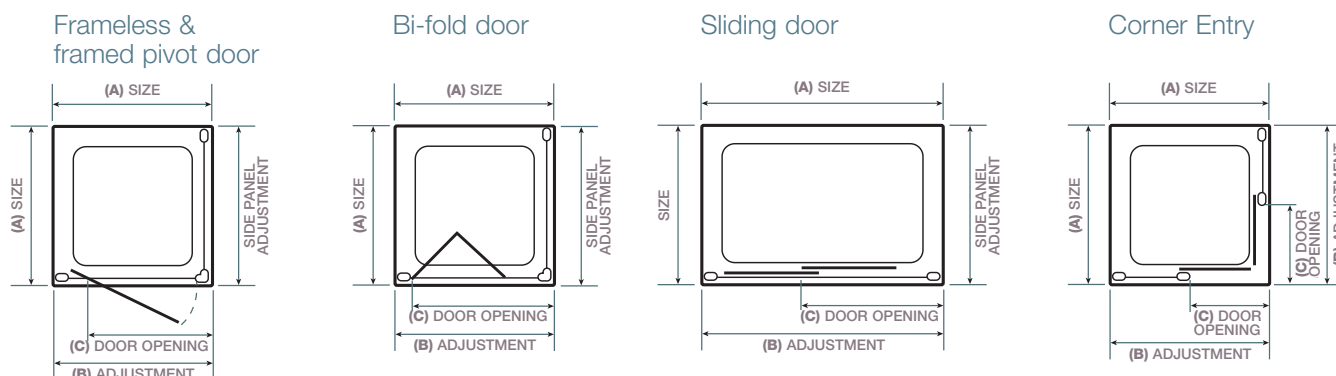

Technical specifications

Aqualux Code	Frame Finish	Glass	(A) Tray size	Height	(B) Adjustment	L/R Hand Fitting	Door mechanism	(C) Door Opening	Wall clamping system	Hinge mechanism	RRP ex VAT	RRP inc VAT
Framed Pivot Door												
FEN0460AQU	White	Clear	760mm	1850mm	715-769mm	Yes	Pivot	501mm	Channel & Stile	Pivot Pin	£225.53	£265.00
FEN0461AQU	Silver	Clear	760mm	1850mm	715-769mm	Yes	Pivot	501mm	Channel & Stile	Pivot Pin	£281.70	£331.00
FEN0463AQU	White	Clear	800mm	1850mm	755-809mm	Yes	Pivot	541mm	Channel & Stile	Pivot Pin	£236.60	£278.00
FEN0464AQU	Silver	Clear	800mm	1850mm	755-809mm	Yes	Pivot	541mm	Channel & Stile	Pivot Pin	£296.17	£348.00
FEN0466AQU	White	Clear	900mm	1850mm	855-909mm	Yes	Pivot	641mm	Channel & Stile	Pivot Pin	£248.51	£292.00
FEN0467AQU	Silver	Clear	900mm	1850mm	855-909mm	Yes	Pivot	641mm	Channel & Stile	Pivot Pin	£310.64	£365.00
Frameless Pivot Door												
FEN0451AQU	White	Clear	760mm	1850mm	715-769mm	Yes	Pivot	513mm	Channel & Stile	Pivot Pin	£315.74	£371.00
FEN0452AQU	Silver	Clear	760mm	1850mm	715-769mm	Yes	Pivot	513mm	Channel & Stile	Pivot Pin	£342.13	£402.00
FEN0454AQU	White	Clear	800mm	1850mm	755-809mm	Yes	Pivot	553mm	Channel & Stile	Pivot Pin	£331.06	£389.00
FEN0455AQU	Silver	Clear	800mm	1850mm	755-809mm	Yes	Pivot	553mm	Channel & Stile	Pivot Pin	£414.47	£487.00
FEN0457AQU	White	Clear	900mm	1850mm	855-909mm	Yes	Pivot	653mm	Channel & Stile	Pivot Pin	£348.09	£409.00
FEN0458AQU	Silver	Clear	900mm	1850mm	855-909mm	Yes	Pivot	653mm	Channel & Stile	Pivot Pin	£434.89	£511.00
Bi-fold Door												
FEN0469AQU	White	Clear	760mm	1850mm	715-769mm	Yes	Bi-fold	533mm	Channel & Stile	Pivot/Slide	£270.64	£318.00
FEN0470AQU	Silver	Clear	760mm	1850mm	715-769mm	Yes	Bi-fold	533mm	Channel & Stile	Pivot/Slide	£337.87	£397.00
FEN0472AQU	White	Clear	800mm	1850mm	755-809mm	Yes	Bi-fold	573mm	Channel & Stile	Pivot/Slide	£284.26	£334.00
FEN0473AQU	Silver	Clear	800mm	1850mm	755-809mm	Yes	Bi-fold	573mm	Channel & Stile	Pivot/Slide	£354.89	£417.00
FEN0475AQU	White	Clear	900mm	1850mm	855-909mm	Yes	Bi-fold	673mm	Channel & Stile	Pivot/Slide	£297.87	£350.00
FEN0476AQU	Silver	Clear	900mm	1850mm	855-909mm	Yes	Bi-fold	673mm	Channel & Stile	Pivot/Slide	£372.77	£438.00
Sliding Door												
FEN0478AQU	White	Clear	1000mm	1850mm	955-1009mm	Yes	Sliding	407mm	Channel & Stile	Slide Block	£257.87	£303.00
FEN0479AQU	Silver	Clear	1000mm	1850mm	955-1009mm	Yes	Sliding	407mm	Channel & Stile	Slide Block	£322.55	£379.00
FEN0481AQU	White	Clear	1100mm	1850mm	1055-1109mm	Yes	Sliding	457mm	Channel & Stile	Slide Block	£283.40	£333.00
FEN0482AQU	Silver	Clear	1100mm	1850mm	1055-1109mm	Yes	Sliding	457mm	Channel & Stile	Slide Block	£354.04	£416.00
FEN0484AQU	White	Clear	1200mm	1850mm	1155-1209mm	Yes	Sliding	507mm	Channel & Stile	Slide Block	£311.49	£366.00
FEN0485AQU	Silver	Clear	1200mm	1850mm	1155-1209mm	Yes	Sliding	507mm	Channel & Stile	Slide Block	£389.79	£458.00
Side Panel												
FEN0496AQU	White	Clear	760mm	1850mm	720-764mm	Yes	N/A	N/A	Channel & Stile	N/A	£160.85	£189.00
FEN0497AQU	Silver	Clear	760mm	1850mm	720-764mm	Yes	N/A	N/A	Channel & Stile	N/A	£200.85	£236.00
FEN0499AQU	White	Clear	800mm	1850mm	760-804mm	Yes	N/A	N/A	Channel & Stile	N/A	£169.36	£199.00
FEN0500AQU	Silver	Clear	800mm	1850mm	760-804mm	Yes	N/A	N/A	Channel & Stile	N/A	£211.06	£248.00
FEN0502AQU	White	Clear	900mm	1850mm	860-904mm	Yes	N/A	N/A	Channel & Stile	N/A	£177.87	£209.00
FEN0503AQU	Silver	Clear	900mm	1850mm	860-904mm	Yes	N/A	N/A	Channel & Stile	N/A	£222.13	£261.00
Extension Panel												
FEN0368AQU	White	Clear	300mm	1850mm	N/A	Yes	N/A	N/A	Channel & Stile	N/A	£127.66	£150.00
FEN0369AQU	Silver	Clear	300mm	1850mm	720-764mm	Yes	N/A	N/A	Channel & Stile	N/A	£153.19	£180.00
FEN0365AQU	Silver	Clear	400mm	1850mm	760-804mm	Yes	N/A	N/A	Channel & Stile	N/A	£134.04	£157.00
FEN0366AQU	White	Clear	400mm	1850mm	860-904mm	Yes	N/A	N/A	Channel & Stile	N/A	£160.85	£189.00
Profile Packs												
FEN0339AQU	White	Clear	40mm	1850mm	N/A	N/A	N/A	N/A	N/A	N/A	£33.19	£39.00
FEN0340AQU	Silver	Clear	40mm	1850mm	N/A	N/A	N/A	N/A	N/A	N/A	£41.70	£49.00
Corner Entry												
FEN0487AQU	White	Clear	760mm	1850mm	715-742mm	N/A	Corner Entry	400mm	Channel & Stile	Slide Block	£285.11	£335.00
FEN0488AQU	Silver	Clear	760mm	1850mm	715-742mm	N/A	Corner Entry	400mm	Channel & Stile	Slide Block	£356.60	£419.00