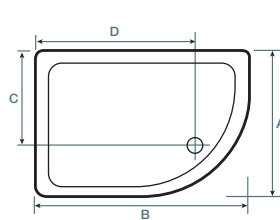

Technical specifications

Square

Rectangle

Quadrant

Off-set Quadrant

D-shape Quadrant

Aqualux Code	Colour	Tread	Tray size	Height	A	B	C	D	Max Height with Skirt	Radius	ex VAT	inc VAT
Square												
FTR0235AQU	White	Smooth	760mm x 760mm	60mm	760mm	760mm	200mm	n/a	180mm	n/a	£101.28	£119.00
FTR0119AQU	White	Smooth	800mm x 800mm	60mm	800mm	800mm	200mm	n/a	180mm	n/a	£118.30	£139.00
FTR0120AQU	White	Smooth	900mm x 900mm	60mm	900mm	900mm	200mm	n/a	180mm	n/a	£152.34	£179.00
FTR0121AQU	White	Smooth	1000mm x 1000mm	60mm	1000mm	1000mm	200mm	n/a	180mm	n/a	£254.47	£299.00
Rectangle												
FTR0124AQU	White	Smooth	1200mm x 760mm	60mm	1200mm	760mm	200mm	200mm	180mm	n/a	£177.87	£209.00
FTR0125AQU	White	Smooth	1200mm x 800mm	60mm	1200mm	800mm	200mm	200mm	180mm	n/a	£203.40	£239.00
FTR0126AQU	White	Smooth	1200mm x 900mm	60mm	1200mm	900mm	200mm	200mm	180mm	n/a	£220.43	£259.00
Quadrant												
FTR0107AQU	White	Smooth	800mm x 800mm	60mm	800mm	800mm	498mm	n/a	180mm	550mm	£135.32	£159.00
FTR0108AQU	White	Smooth	900mm x 900mm	60mm	900mm	900mm	598mm	n/a	180mm	550mm	£143.83	£169.00
FTR0128AQU	White	Smooth	1000mm x 1000mm	60mm	1000mm	1000mm	698mm	n/a	180mm	550mm	£160.85	£189.00
Off-set Quadrant Left Hand												
FTR0109AQU	White	Smooth	1200mm x 800mm	60mm	800mm	1200mm	498mm	898mm	180mm	550mm	£237.45	£279.00
FTR0111AQU	White	Smooth	1200mm x 900mm	60mm	900mm	1200mm	598mm	898mm	180mm	550mm	£254.47	£299.00
Off-set Quadrant Right Hand												
FTR0110AQU	White	Smooth	1200mm x 800mm	60mm	800mm	1200mm	498mm	898mm	180mm	550mm	£237.45	£279.00
FTR0112AQU	White	Smooth	1200mm x 900mm	60mm	900mm	1200mm	598mm	898mm	180mm	550mm	£254.47	£299.00
D-shape Quadrant												
FTR0127AQU	White	Smooth	1050mm x 925mm	60mm	925mm	1050mm	725mm	525mm	180mm	525mm	£254.47	£299.00