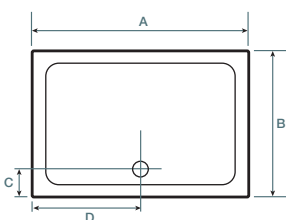

Technical specifications

Square

Rectangle

Quadrant

Off-set Quadrant

D-shape Quadrant

Aqualux Code	Colour	Tread	Tray size	Height	A	B	C	D	Max Height with Skirt	Radius	ex VAT	inc VAT
Square												
FTR0235AQU	White	Smooth	760mm x 760mm	60mm	760mm	760mm	200mm	n/a	180mm	n/a	£101.28	£119.00
FTR0119AQU	White	Smooth	800mm x 800mm	60mm	800mm	800mm	200mm	n/a	180mm	n/a	£118.30	£139.00
FTR0120AQU	White	Smooth	900mm x 900mm	60mm	900mm	900mm	200mm	n/a	180mm	n/a	£152.34	£179.00
FTR0121AQU	White	Smooth	1000mm x 1000mm	60mm	1000mm	1000mm	200mm	n/a	180mm	n/a	£254.47	£299.00
Rectangle												
FTR0124AQU	White	Smooth	1200mm x 760mm	60mm	1200mm	760mm	200mm	200mm	180mm	n/a	£177.87	£209.00
FTR0125AQU	White	Smooth	1200mm x 800mm	60mm	1200mm	800mm	200mm	200mm	180mm	n/a	£203.40	£239.00
FTR0126AQU	White	Smooth	1200mm x 900mm	60mm	1200mm	900mm	200mm	200mm	180mm	n/a	£220.43	£259.00
Quadrant												
FTR0107AQU	White	Smooth	800mm x 800mm	60mm	800mm	800mm	498mm	n/a	180mm	550mm	£135.32	£159.00
FTR0108AQU	White	Smooth	900mm x 900mm	60mm	900mm	900mm	598mm	n/a	180mm	550mm	£143.83	£169.00
FTR0128AQU	White	Smooth	1000mm x 1000mm	60mm	1000mm	1000mm	698mm	n/a	180mm	550mm	£160.85	£189.00
Off-set Quadrant Left Hand												
FTR0109AQU	White	Smooth	1200mm x 800mm	60mm	800mm	1200mm	498mm	898mm	180mm	550mm	£237.45	£279.00
FTR0111AQU	White	Smooth	1200mm x 900mm	60mm	900mm	1200mm	598mm	898mm	180mm	550mm	£254.47	£299.00
Off-set Quadrant Right Hand												
FTR0110AQU	White	Smooth	1200mm x 800mm	60mm	800mm	1200mm	498mm	898mm	180mm	550mm	£237.45	£279.00
FTR0112AQU	White	Smooth	1200mm x 900mm	60mm	900mm	1200mm	598mm	898mm	180mm	550mm	£254.47	£299.00
D-shape Quadrant												
FTR0127AQU	White	Smooth	1050mm x 925mm	60mm	925mm	1050mm	725mm	525mm	180mm	525mm	£254.47	£299.00