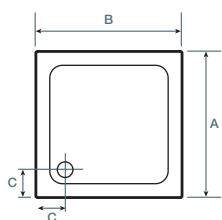

Technical specifications

Square

Rectangle

Quadrant

Off-set Quadrant

D-shape Quadrant

Aqualux Code	Colour	Tread	Tray size	Height	A	B	C	D	Max Height with Skirt	Radius	ex VAT	inc VAT
Square												
FTR0235AQU	White	Smooth	760mm x 760mm	60mm	760mm	760mm	200mm	n/a	180mm	n/a	£101.28	£119.00
FTR0119AQU	White	Smooth	800mm x 800mm	60mm	800mm	800mm	200mm	n/a	180mm	n/a	£118.30	£139.00
FTR0120AQU	White	Smooth	900mm x 900mm	60mm	900mm	900mm	200mm	n/a	180mm	n/a	£152.34	£179.00
FTR0121AQU	White	Smooth	1000mm x 1000mm	60mm	1000mm	1000mm	200mm	n/a	180mm	n/a	£254.47	£299.00
Rectangle												
FTR0124AQU	White	Smooth	1200mm x 760mm	60mm	1200mm	760mm	200mm	200mm	180mm	n/a	£177.87	£209.00
FTR0125AQU	White	Smooth	1200mm x 800mm	60mm	1200mm	800mm	200mm	200mm	180mm	n/a	£203.40	£239.00
FTR0126AQU	White	Smooth	1200mm x 900mm	60mm	1200mm	900mm	200mm	200mm	180mm	n/a	£220.43	£259.00
Quadrant												
FTR0107AQU	White	Smooth	800mm x 800mm	60mm	800mm	800mm	498mm	n/a	180mm	550mm	£135.32	£159.00
FTR0108AQU	White	Smooth	900mm x 900mm	60mm	900mm	900mm	598mm	n/a	180mm	550mm	£143.83	£169.00
FTR0128AQU	White	Smooth	1000mm x 1000mm	60mm	1000mm	1000mm	698mm	n/a	180mm	550mm	£160.85	£189.00
Off-set Quadrant Left Hand												
FTR0109AQU	White	Smooth	1200mm x 800mm	60mm	800mm	1200mm	498mm	898mm	180mm	550mm	£237.45	£279.00
FTR0111AQU	White	Smooth	1200mm x 900mm	60mm	900mm	1200mm	598mm	898mm	180mm	550mm	£254.47	£299.00
Off-set Quadrant Right Hand												
FTR0110AQU	White	Smooth	1200mm x 800mm	60mm	800mm	1200mm	498mm	898mm	180mm	550mm	£237.45	£279.00
FTR0112AQU	White	Smooth	1200mm x 900mm	60mm	900mm	1200mm	598mm	898mm	180mm	550mm	£254.47	£299.00
D-shape Quadrant												
FTR0127AQU	White	Smooth	1050mm x 925mm	60mm	925mm	1050mm	725mm	525mm	180mm	525mm	£254.47	£299.00