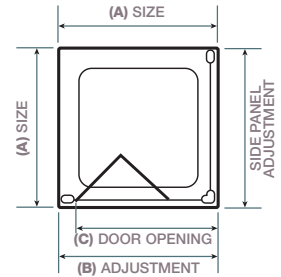

Technical specifications

Pivot door recess

Pivot door & side panel

Bi-fold door recess

Bi-fold door & side panel

Aqualux Code	Frame Finish	Glass	(A) Tray size	Height	(B) Adjustment	L/R Hand Fitting	Door mechanism	(C) Door Opening	Wall clamping system	Hinge mechanism	RRP ex VAT	RRP inc VAT
Pivot Door												
FEN0511AQU	White	Clear	760mm	1850mm	715-769mm	Yes	Pivot	480mm	Channel & Stile	Hinge Pin	£150.64	£177.00
FEN0514AQU	Silver	Clear	760mm	1850mm	715-769mm	Yes	Pivot	480mm	Channel & Stile	Hinge Pin	£181.28	£213.00
FEN0512AQU	White	Clear	800mm	1850mm	755-809mm	Yes	Pivot	520mm	Channel & Stile	Hinge Pin	£158.30	£186.00
FEN0515AQU	Silver	Clear	800mm	1850mm	755-809mm	Yes	Pivot	520mm	Channel & Stile	Hinge Pin	£189.79	£223.00
FEN0513AQU	White	Clear	900mm	1850mm	855-909mm	Yes	Pivot	620mm	Channel & Stile	Hinge Pin	£165.96	£195.00
FEN0516AQU	Silver	Clear	900mm	1850mm	855-909mm	Yes	Pivot	620mm	Channel & Stile	Hinge Pin	£199.15	£234.00
Bi-fold Door												
FEN0505AQU	White	Clear	760mm	1850mm	715-769mm	Yes	Bi-fold	476mm	Channel & Stile	Hinge Pin	£195.74	£230.00
FEN0508AQU	Silver	Clear	760mm	1850mm	715-769mm	Yes	Bi-fold	476mm	Channel & Stile	Hinge Pin	£234.89	£276.00
FEN0506AQU	White	Clear	800mm	1850mm	755-809mm	Yes	Bi-fold	516mm	Channel & Stile	Hinge Pin	£205.96	£242.00
FEN0509AQU	Silver	Clear	800mm	1850mm	755-809mm	Yes	Bi-fold	516mm	Channel & Stile	Hinge Pin	£246.81	£290.00
FEN0507AQU	White	Clear	900mm	1850mm	855-909mm	Yes	Bi-fold	616mm	Channel & Stile	Hinge Pin	£215.32	£253.00
FEN0510AQU	Silver	Clear	900mm	1850mm	855-909mm	Yes	Bi-fold	616mm	Channel & Stile	Hinge Pin	£258.72	£304.00
FEN0535AQU	White	Clear	1000mm	1850mm	955-1009mm	Yes	Bi-fold	716mm	Channel & Stile	Hinge Pin	£226.09	£265.00
Side Panel												
FEN0517AQU	White	Clear	760mm	1850mm	715-769mm	Yes	N/A	N/A	Channel & Stile	N/A	£108.09	£127.00
FEN0520AQU	Silver	Clear	760mm	1850mm	715-769mm	Yes	N/A	N/A	Channel & Stile	N/A	£129.36	£152.00
FEN0518AQU	White	Clear	800mm	1850mm	755-809mm	Yes	N/A	N/A	Channel & Stile	N/A	£113.19	£133.00
FEN0521AQU	Silver	Clear	800mm	1850mm	755-809mm	Yes	N/A	N/A	Channel & Stile	N/A	£136.17	£160.00
FEN0519AQU	White	Clear	900mm	1850mm	855-909mm	Yes	N/A	N/A	Channel & Stile	N/A	£118.30	£139.00
FEN0522AQU	Silver	Clear	900mm	1850mm	855-909mm	Yes	N/A	N/A	Channel & Stile	N/A	£142.13	£167.00
FEN0551AQU	White	Clear	1000mm	1850mm	955-1009mm	Yes	N/A	N/A	Channel & Stile	N/A	£124.22	£145.00