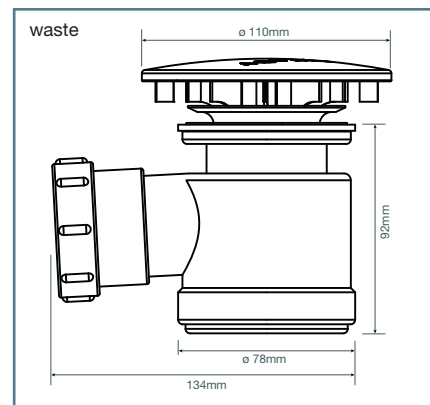

underside of shower tray with skirt, adjustable legs and waste

The beauty of the Tuff-Max Easy Plumb trays is that everything is supplied; 120mm skirt, adjustable legs and waste. These trays make installation of a shower tray easy, with easy access to the supplied waste. The trays are constructed from a composite resin with encapsulated base board providing intense strength and durability. The legs can be adjusted from 10cm to 16cm and have clear, easy to read markings. When all legs have been set to the correct height they can be locked into position and the skirt can be clipped onto the tray.

- Choice of tray sizes
- Legs, skirt and waste included
- Adjustable legs for greater ease of installation
- Detachable skirt allowing easy access

tuff-max easy plumb square shower tray

tuff-max easy plumb rectangle shower tray