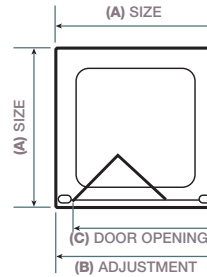

Technical specifications

Pivot door recess

Pivot door & side panel

Bi-fold door recess

Bi-fold door & side panel

Aqualux Code	Frame Finish	Glass	(A) Tray size	Height	(B) Adjustment	L/R Hand Fitting	Door mechanism	(C) Door Opening	Wall clamping system	Hinge mechanism	RRP ex VAT	RRP inc VAT
Pivot Door												
FEN0511AQU	White	Clear	760mm	1850mm	715-769mm	Yes	Pivot	480mm	Channel & Stile	Hinge Pin	£150.64	£177.00
FEN0514AQU	Silver	Clear	760mm	1850mm	715-769mm	Yes	Pivot	480mm	Channel & Stile	Hinge Pin	£181.28	£213.00
FEN0512AQU	White	Clear	800mm	1850mm	755-809mm	Yes	Pivot	520mm	Channel & Stile	Hinge Pin	£158.30	£186.00
FEN0515AQU	Silver	Clear	800mm	1850mm	755-809mm	Yes	Pivot	520mm	Channel & Stile	Hinge Pin	£189.79	£223.00
FEN0513AQU	White	Clear	900mm	1850mm	855-909mm	Yes	Pivot	620mm	Channel & Stile	Hinge Pin	£165.96	£195.00
FEN0516AQU	Silver	Clear	900mm	1850mm	855-909mm	Yes	Pivot	620mm	Channel & Stile	Hinge Pin	£199.15	£234.00
Bi-fold Door												
FEN0505AQU	White	Clear	760mm	1850mm	715-769mm	Yes	Bi-fold	476mm	Channel & Stile	Hinge Pin	£195.74	£230.00
FEN0508AQU	Silver	Clear	760mm	1850mm	715-769mm	Yes	Bi-fold	476mm	Channel & Stile	Hinge Pin	£234.89	£276.00
FEN0506AQU	White	Clear	800mm	1850mm	755-809mm	Yes	Bi-fold	516mm	Channel & Stile	Hinge Pin	£205.96	£242.00
FEN0509AQU	Silver	Clear	800mm	1850mm	755-809mm	Yes	Bi-fold	516mm	Channel & Stile	Hinge Pin	£246.81	£290.00
FEN0507AQU	White	Clear	900mm	1850mm	855-909mm	Yes	Bi-fold	616mm	Channel & Stile	Hinge Pin	£215.32	£253.00
FEN0510AQU	Silver	Clear	900mm	1850mm	855-909mm	Yes	Bi-fold	616mm	Channel & Stile	Hinge Pin	£258.72	£304.00
FEN0535AQU	White	Clear	1000mm	1850mm	955-1009mm	Yes	Bi-fold	716mm	Channel & Stile	Hinge Pin	£226.09	£265.00
Side Panel												
FEN0517AQU	White	Clear	760mm	1850mm	715-769mm	Yes	N/A	N/A	Channel & Stile	N/A	£108.09	£127.00
FEN0520AQU	Silver	Clear	760mm	1850mm	715-769mm	Yes	N/A	N/A	Channel & Stile	N/A	£129.36	£152.00
FEN0518AQU	White	Clear	800mm	1850mm	755-809mm	Yes	N/A	N/A	Channel & Stile	N/A	£113.19	£133.00
FEN0521AQU	Silver	Clear	800mm	1850mm	755-809mm	Yes	N/A	N/A	Channel & Stile	N/A	£136.17	£160.00
FEN0519AQU	White	Clear	900mm	1850mm	855-909mm	Yes	N/A	N/A	Channel & Stile	N/A	£118.30	£139.00
FEN0522AQU	Silver	Clear	900mm	1850mm	855-909mm	Yes	N/A	N/A	Channel & Stile	N/A	£142.13	£167.00
FEN0551AQU	White	Clear	1000mm	1850mm	955-1009mm	Yes	N/A	N/A	Channel & Stile	N/A	£124.22	£145.00